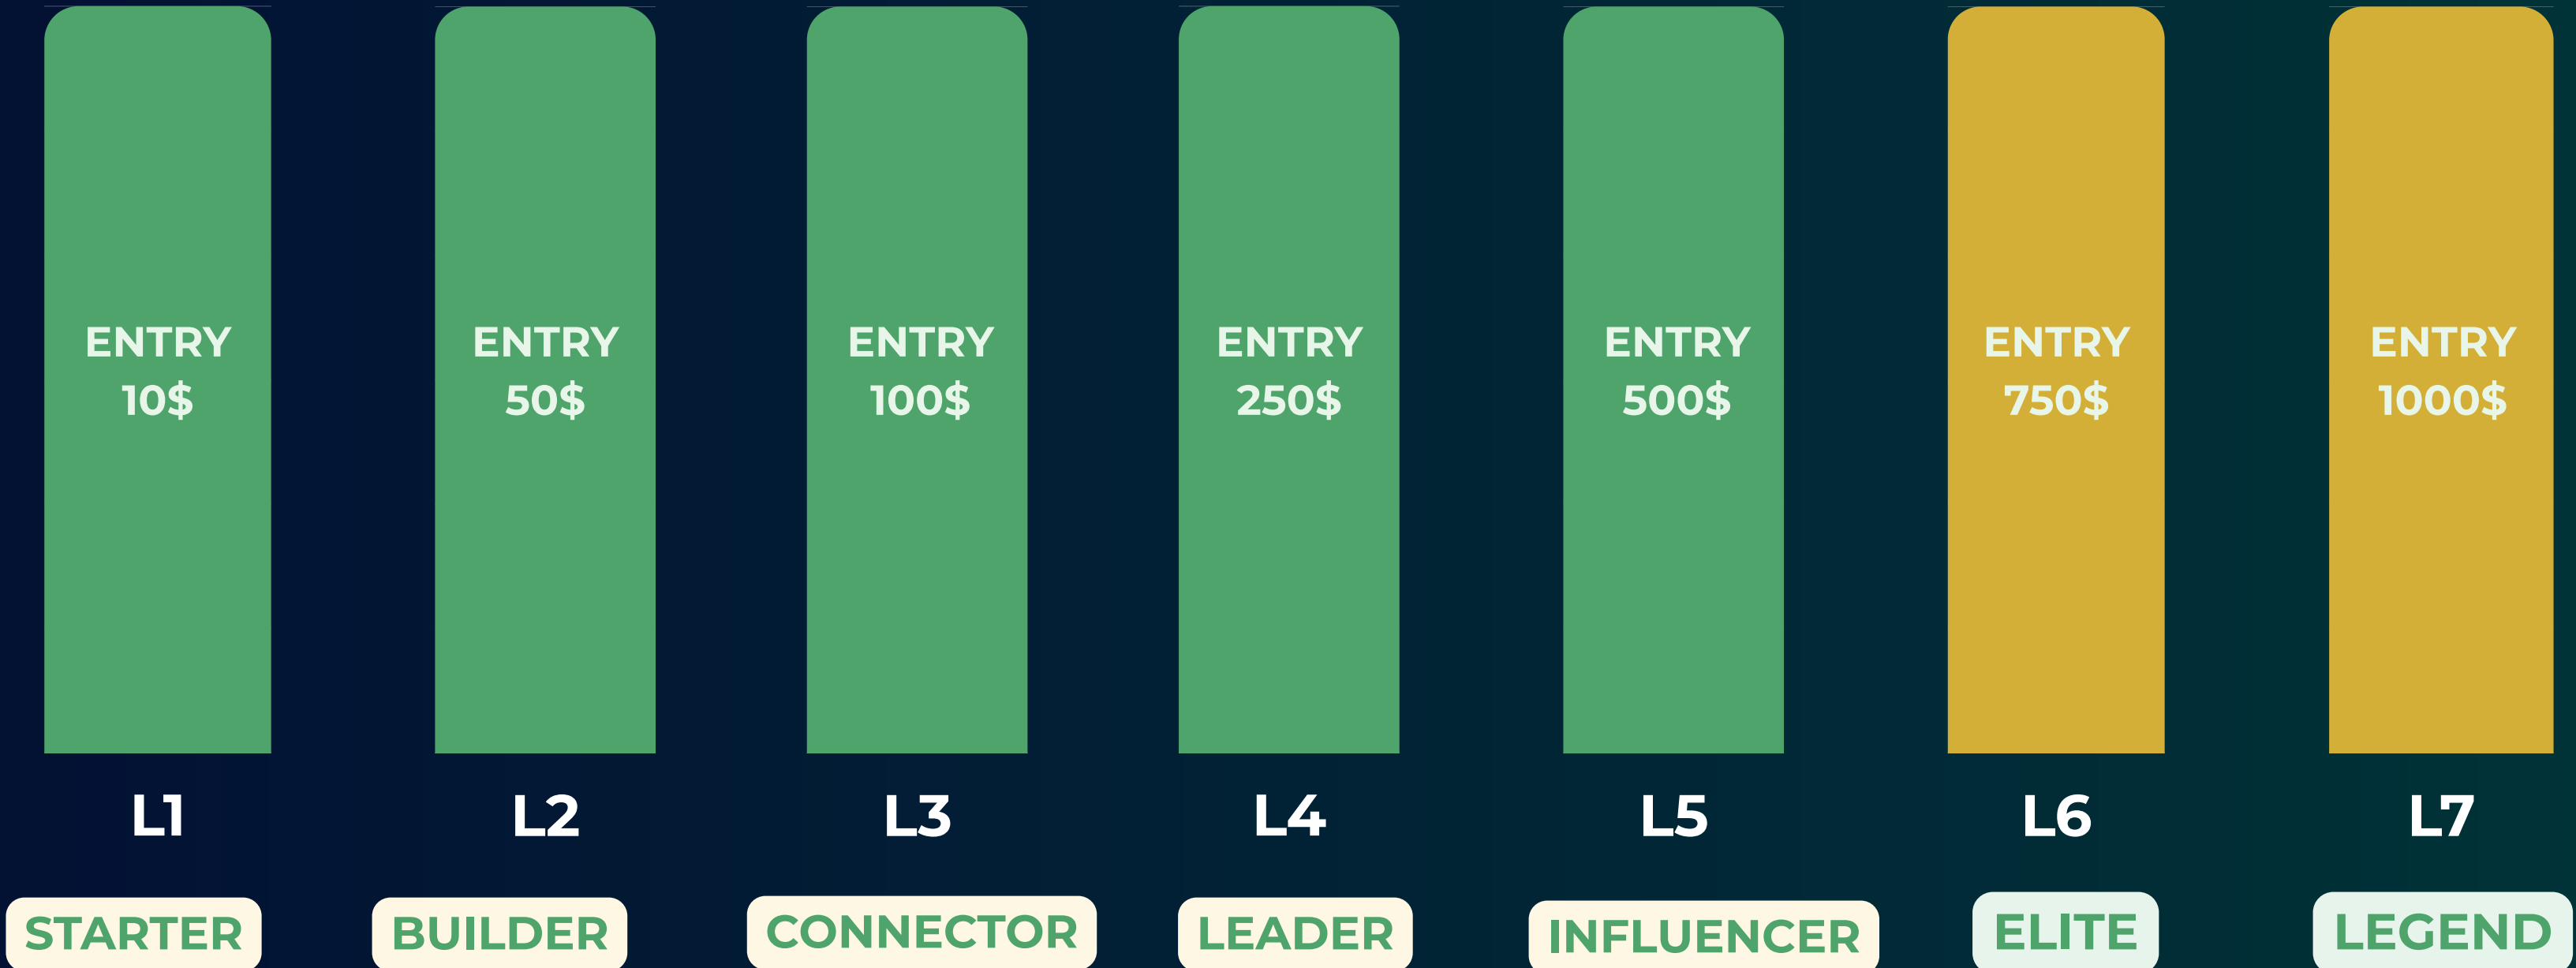

\$250 Per month

Smart 3x2 Matrix Structure.

Fill 12 spots to complete the cycle.

7 TIERS OF SCALE

Drag through the matrices. Turn on Auto-Upgrade to compound your way to Legend status.

Unlock **6x** the Earning Potential

Level 2

EVERY 12 DAYS
\$100.00
TOTAL REWARD
\$400.00

Buy for \$200 →

Level 3

EVERY 12 DAYS
\$250.00
TOTAL REWARD
\$1000.00

Buy for \$500 →

Level 4

EVERY 12 DAYS
\$500.00
TOTAL REWARD
\$2000.00

Unlock Bonus Rewards: Earn up to \$40 in extra incentives.

Instant Referral Bonuses: Pocket \$2 every time a direct team member activates a Power Pack.

One-Time Rank Bonuses

BRONZE

3 active directs

+\$20

SILVER

10 active directs

+\$50

GOLD

35 active directs

+\$100

PLATINUM

60 active directs

+\$250